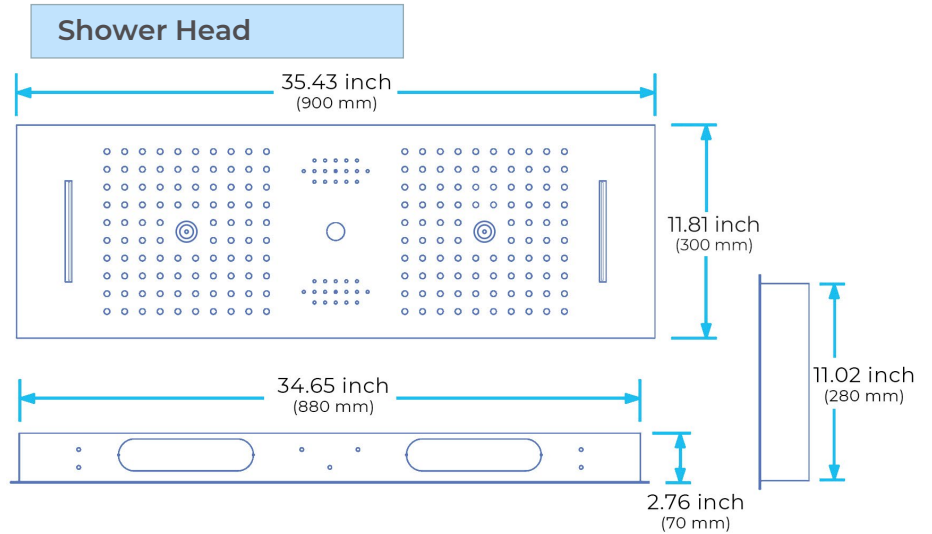

## CHROME LED THERMOSTATIC REMOTE CONTROLLED RECESSED CEILING MOUNT MUSICAL RAINFALL SHOWER SYSTEM WITH 3 JETTED BODY SPRAYS AND HAND SHOWER SPECIFICATIONS

- Shower Panel /Hose Material: 304 Stainless Steel
- Shower Head Size: 900\*300 mm
- Showerheads Install: Embedded Ceiling Mounted
- Concealed Mixer Install: Wall-Mounted
- LED Shower Head Functions: Rainfall, Waterfall, Mist, Water Column
- Water Pressure: 0.3 MPA
- Water Flow: 16L/min~28L/min
- Shower Accessories Material: Brass
- LED Light: Need to Connect Power
- LED Light Color: 64 Color
- Shower Hose Length: 1.5M
- AC: 100-265V 50/60Hz
- Music: Need Bluetooth

Product shown is only for installation display purpose

All dimensions and specifications are nominal and may vary. Use actual products for accuracy in critical situations.

## Hand Shower

Flow Rate: 2.0 GPM / 7.6 LPM

### FEATURES

- Material: Brass
- Base Plate Height: 5-1/8"
- Base Plate Width: 5-1/8"
- Jet Surface Area: 3-1/8"
- Surface Depth: 1/4"
- Adjustment Angle: 5°
- Male NPT Connection: 1/2"
- Maximum Flow Rate: 2.5 GPM (9.5L/min) max @ 80 psi