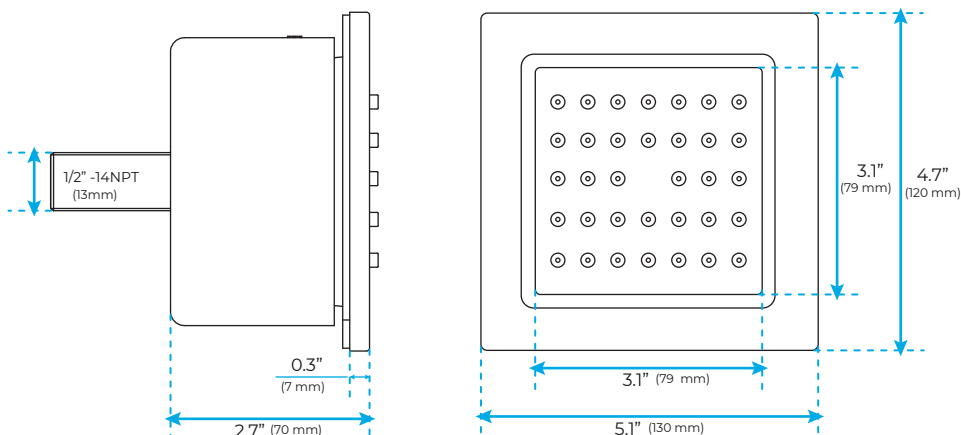

## CHROME LED THERMOSTATIC REMOTE CONTROLLED RECESSED CEILING MOUNT MUSICAL RAINFALL SHOWER SYSTEM WITH 3 JETTED BODY SPRAYS AND HAND SHOWER SPECIFICATIONS

- Shower Panel /Hose Material: 304 Stainless Steel
- Shower Head Size: 900\*300 mm
- Showerheads Install: Embedded Ceiling Mounted
- Concealed Mixer Install: Wall-Mounted
- LED Shower Head Functions: Rainfall, Waterfall, Mist, Water Column
- Water Pressure: 0.3 MPA
- Water Flow: 16L/min~28L/min
- Shower Accessories Material: Brass
- LED Light: Need to Connect Power
- LED Light Color: 64 Color
- Shower Hose Length: 1.5M
- AC: 100-265V 50/60Hz
- Music: Need Bluetooth

## Hand Shower

Flow Rate: 2.0 GPM / 7.6 LPM

## Shower Mixer Connections

Unit: mm

Cold water Hot water Mixer water

### FEATURES

- Material: Brass
- Base Plate Height: 5-1/8"
- Base Plate Width: 5-1/8"
- Jet Surface Area: 3-1/8"
- Surface Depth: 1/4"
- Adjustment Angle: 5°
- Male NPT Connection: 1/2"
- Maximum Flow Rate: 2.5 GPM (9.5L/min) max @ 80 psi