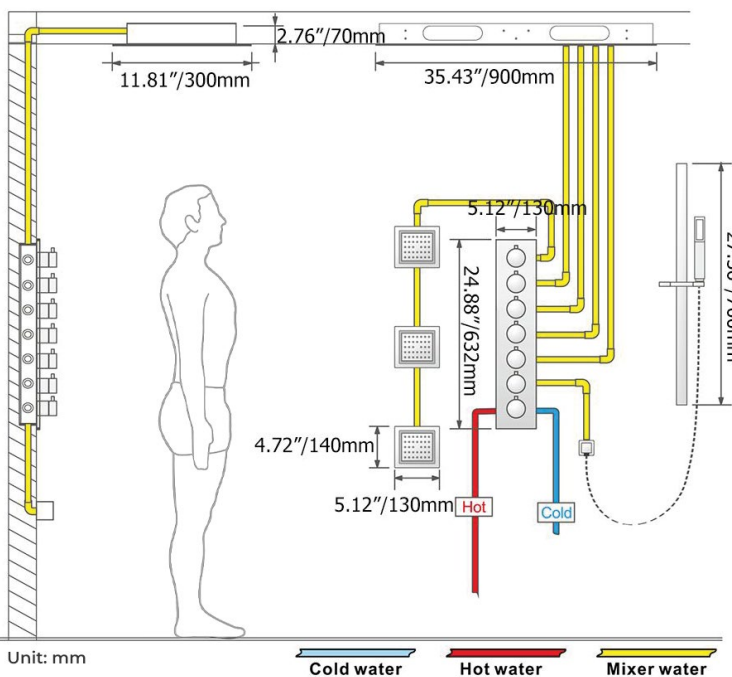

## CHROME LED THERMOSTATIC REMOTE CONTROLLED RECESSED CEILING MOUNT MUSICAL RAINFALL SHOWER SYSTEM WITH 3 JETTED BODY SPRAYS AND HAND SHOWER SPECIFICATIONS

- Shower Panel /Hose Material: 304 Stainless Steel
- Shower Head Size: 900\*300 mm
- Showerheads Install: Embedded Ceiling Mounted
- Concealed Mixer Install: Wall-Mounted
- LED Shower Head Functions: Rainfall, Waterfall, Mist, Water Column
- Water Pressure: 0.3 MPA
- Water Flow: 16L/min~28L/min
- Shower Accessories Material: Brass
- LED Light: Need to Connect Power
- LED Light Color: 64 Color
- Shower Hose Length: 1.5M
- AC: 100-265V 50/60Hz
- Music: Need Bluetooth

## Hand Shower

Flow Rate: 2.0 GPM / 7.6 LPM

## Shower Mixer Connections

Unit: mm

Cold water Hot water Mixer water

### FEATURES

- Material: Brass
- Base Plate Height: 5-1/8"
- Base Plate Width: 5-1/8"
- Jet Surface Area: 3-1/8"
- Surface Depth: 1/4"
- Adjustment Angle: 5°
- Male NPT Connection: 1/2"
- Maximum Flow Rate: 2.5 GPM (9.5L/min) max @ 80 psi