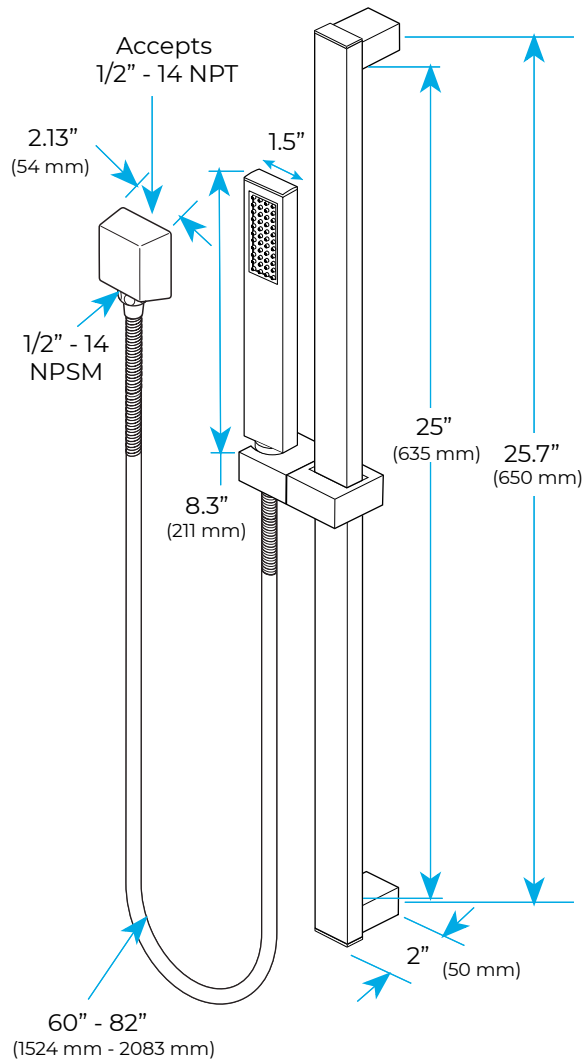

## CHROME LED THERMOSTATIC REMOTE CONTROLLED RECESSED CEILING MOUNT MUSICAL RAINFALL SHOWER SYSTEM WITH 3 JETTED BODY SPRAYS AND HAND SHOWER SPECIFICATIONS

- Shower Panel /Hose Material: 304 Stainless Steel
- Shower Head Size: 900\*300 mm
- Showerheads Install: Embedded Ceiling Mounted
- Concealed Mixer Install: Wall-Mounted
- LED Shower Head Functions: Rainfall, Waterfall, Mist, Water Column
- Water Pressure: 0.3 MPA
- Water Flow: 16L/min~28L/min
- Shower Accessories Material: Brass
- LED Light: Need to Connect Power
- LED Light Color: 64 Color
- Shower Hose Length: 1.5M
- AC: 100-265V 50/60Hz
- Music: Need Bluetooth

## Hand Shower

Flow Rate: 2.0 GPM / 7.6 LPM

## Shower Mixer Connections

Unit: mm

Cold water Hot water Mixer water

### FEATURES

- Material: Brass
- Base Plate Height: 5-1/8"
- Base Plate Width: 5-1/8"
- Jet Surface Area: 3-1/8"
- Surface Depth: 1/4"
- Adjustment Angle: 5°
- Male NPT Connection: 1/2"
- Maximum Flow Rate: 2.5 GPM (9.5L/min) max @ 80 psi