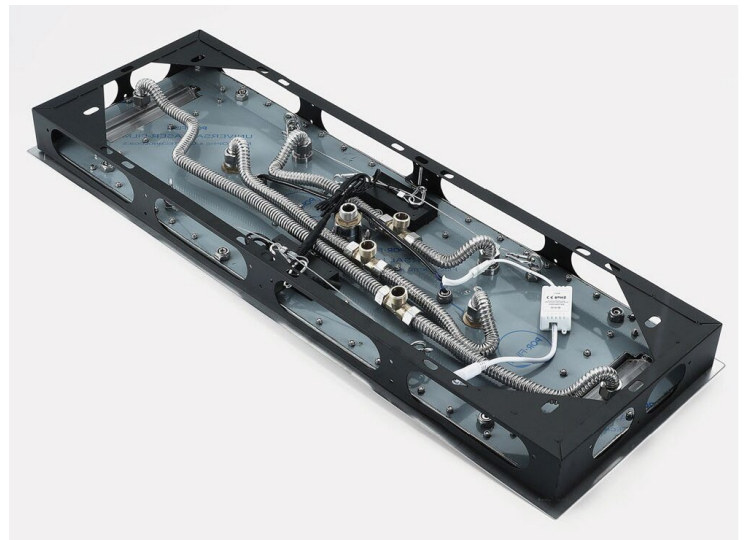

## CHROME LED THERMOSTATIC REMOTE CONTROLLED RECESSED CEILING MOUNT MUSICAL RAINFALL SHOWER SYSTEM WITH 3 JETTED BODY SPRAYS AND HAND SHOWER SPECIFICATIONS

- Shower Panel /Hose Material: 304 Stainless Steel
- Shower Head Size: 900\*300 mm
- Showerheads Install: Embedded Ceiling Mounted
- Concealed Mixer Install: Wall-Mounted
- LED Shower Head Functions: Rainfall, Waterfall, Mist, Water Column
- Water Pressure: 0.3 MPA
- Water Flow: 16L/min~28L/min
- Shower Accessories Material: Brass
- LED Light: Need to Connect Power
- LED Light Color: 64 Color
- Shower Hose Length: 1.5M
- AC: 100-265V 50/60Hz
- Music: Need Bluetooth

Product shown is only for installation display purpose

All dimensions and specifications are nominal and may vary. Use actual products for accuracy in critical situations.

## Hand Shower

Flow Rate: 2.0 GPM / 7.6 LPM

### FEATURES

- Material: Brass
- Base Plate Height: 5-1/8"
- Base Plate Width: 5-1/8"
- Jet Surface Area: 3-1/8"
- Surface Depth: 1/4"
- Adjustment Angle: 5°
- Male NPT Connection: 1/2"
- Maximum Flow Rate: 2.5 GPM (9.5L/min) max @ 80 psi